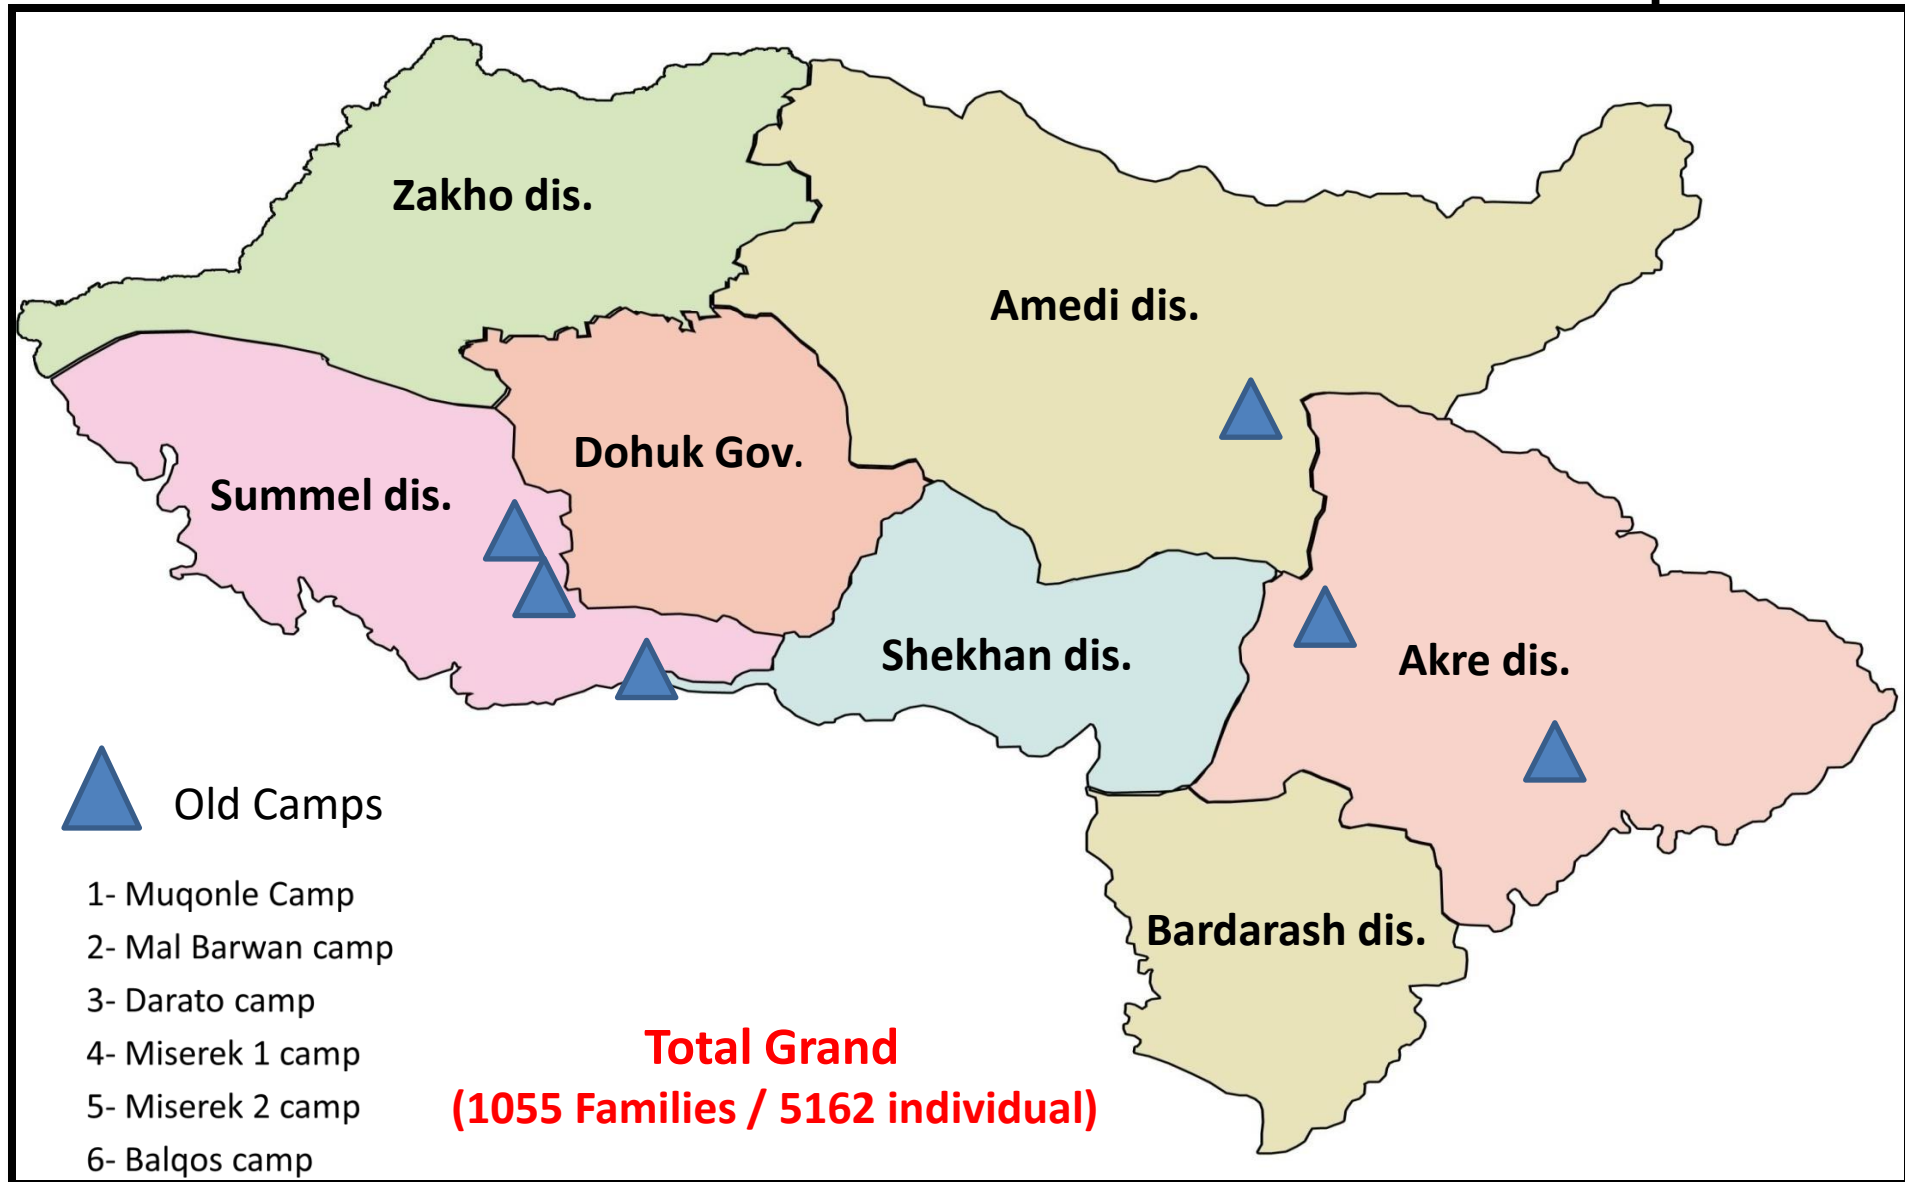

Dohuk Governorate and district population

Dohuk Governorate			
#	District	Family	Individual
1	Dohuk	83282	386239
2	Summel	25207	128460
3	Amedi	21109	100067
4	Zakho	52309	267379
5	Shekhan	11597	61485
6	Bardarash	18207	95761
7	Akre	30646	157591
GRAND TOTAL		242357	1196982

Dohuk Governorate area and old camps