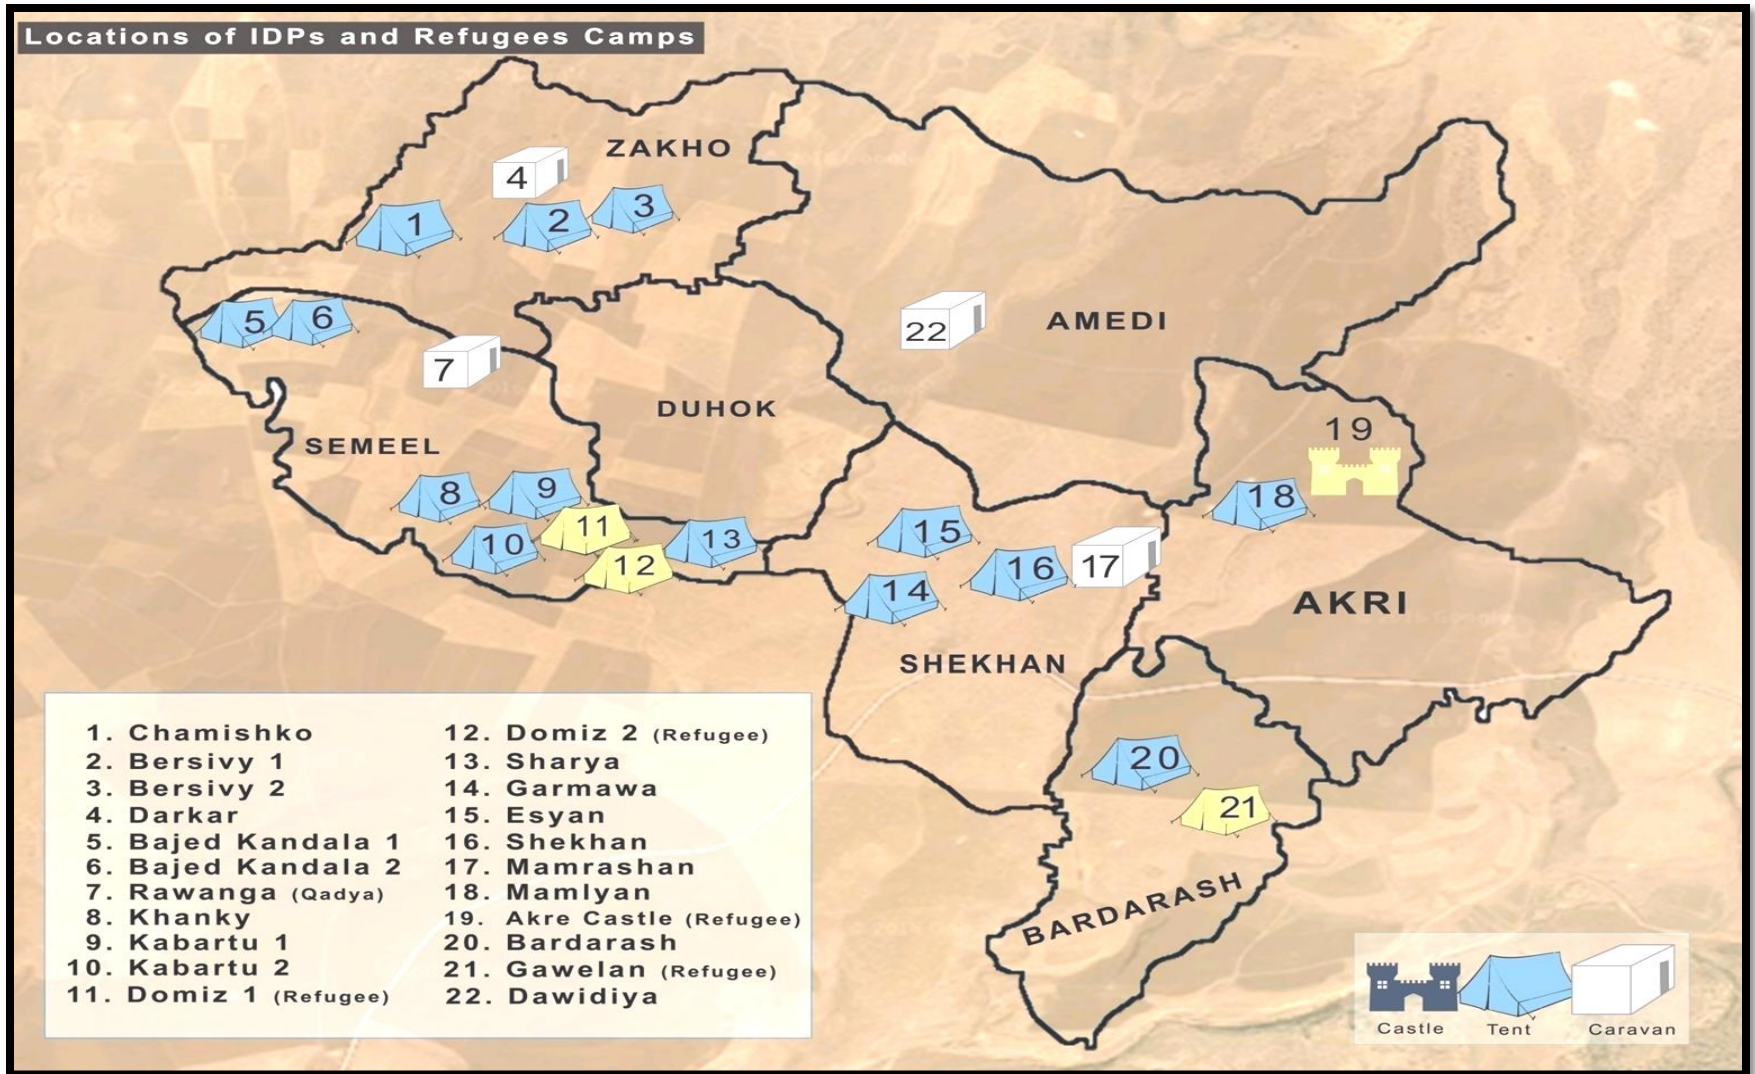

IDPs and Refugees camps in Dahuk Gov. (2015)