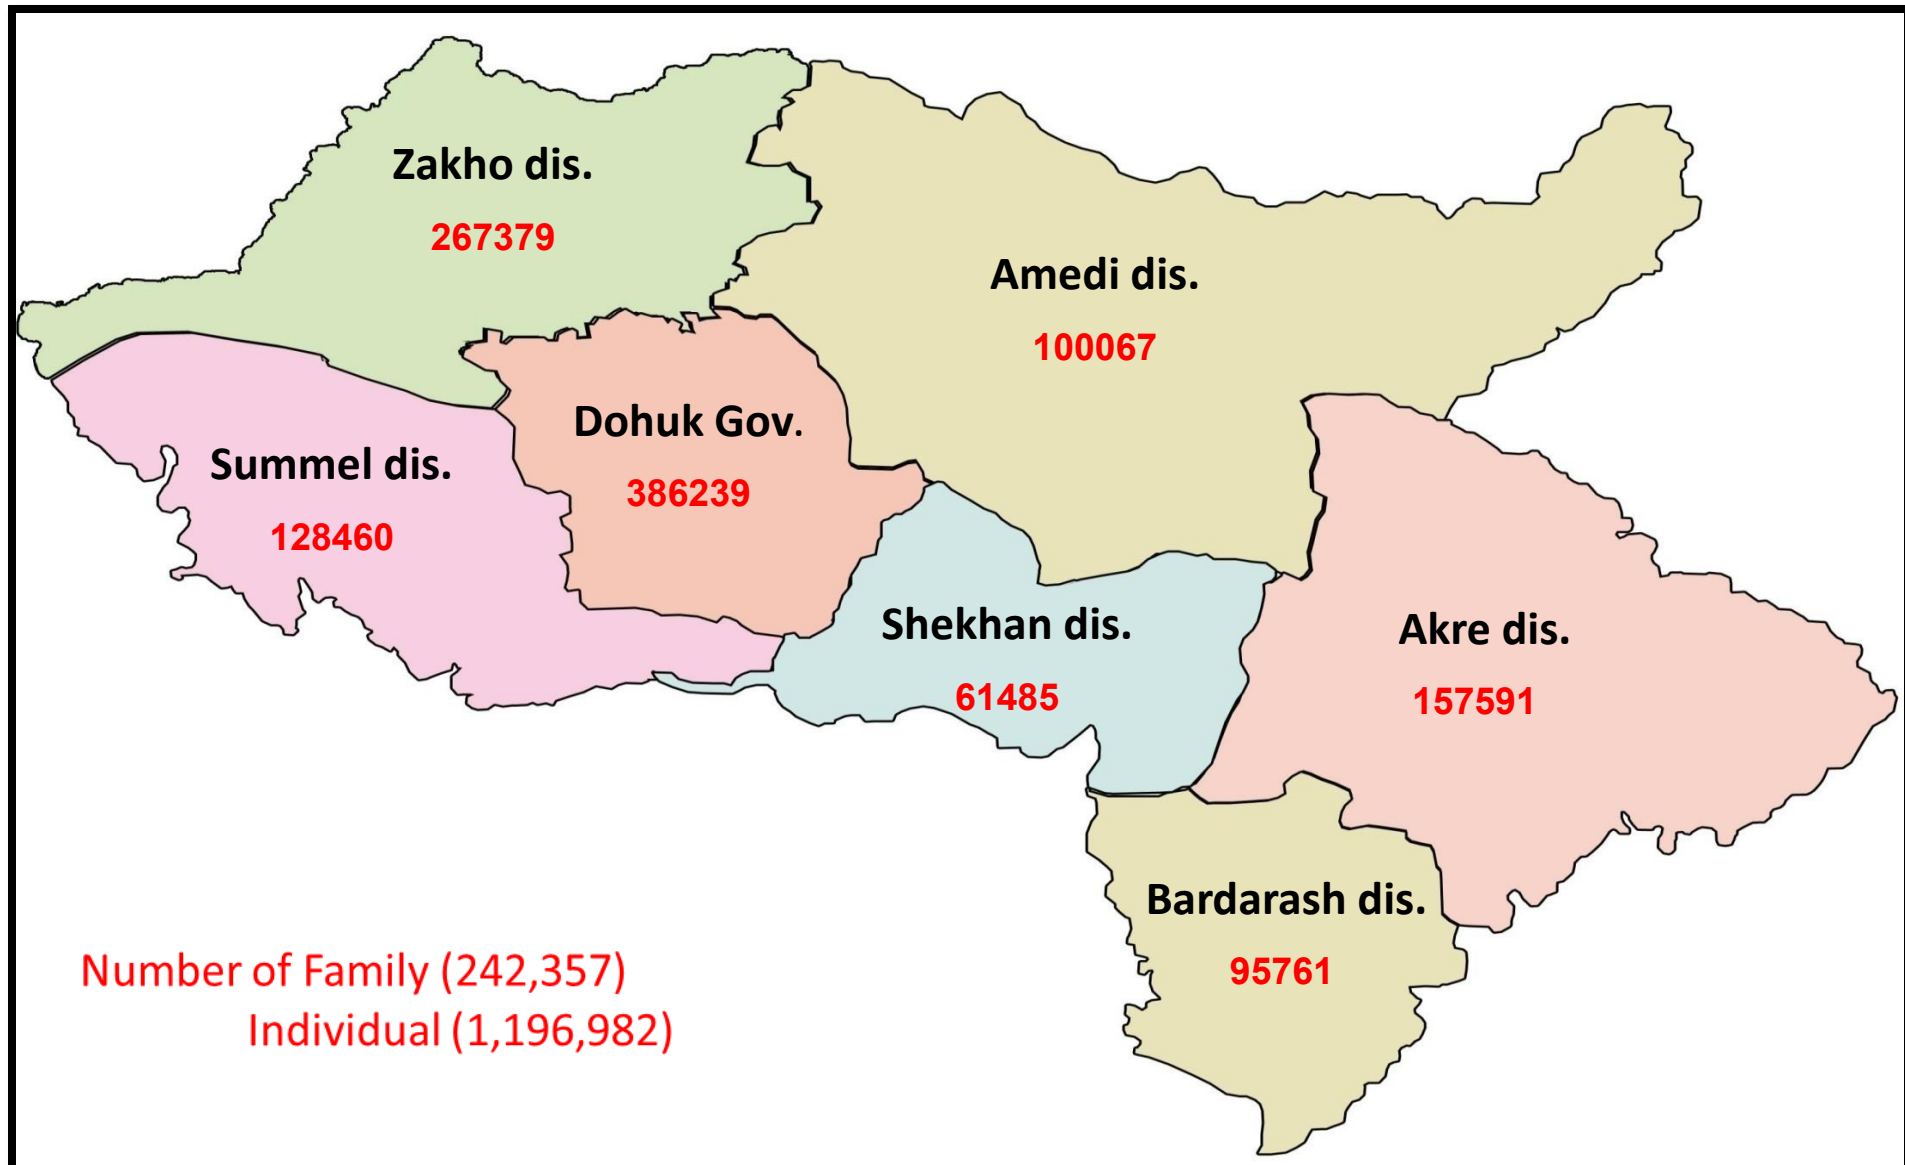

- 1- Erbil Governorate, Established 8 camps.
- 2- Sulaymanea Governorate, Established 4 camps.
- 3- Dohuk Governorate, Established 28 camps.
- 4- Karkuk Governorate, Established 4 camps.

Total Camps in all area (44 Camps) for IDPs, refugees and returnees.

- After Iraq situation on **2003** and internal conflicts, hundred thousand of families have been displaced in different area from Ninewa and Baghdad to Dohuk city, at this time our department start dealing with IDPs, coordination with governor office and related department in Dohuk governorate (Education, Health, Residency and mayors dis.) and UN agency.
- From 2009-2013 thousands person from Iran and Turkey also from European countries returned to Dohuk area by their decision, by force or as voluntary return with IOM or AGF organization.
- After middle east events on **2013** and Syrian situation and ISIS, thousands hundred of families crossed the border from Syria to KRG, and biggest operation of transportation in this decade happened on **August 2013** in Dohuk area (Feshkhabur) **25,000** person in 3 days , within 22 days it reached more than **55,000** person, this operation was within coordination and support of IOM and UNHCR Iraq mission.
- The worse humanitarian crisis act happened on **July 2014** with our people in Shingle city, hundreds person have been killed, kidnapping, tortured and displaced to Dohuk governorate.

Dohuk Governorate / K.R.G.

Total area 10927 km²

Its accounted 25% of the KRG area
and 2.5% of Iraq

(36 N - 37 N) (43 E - 44 E)

Dohuk Governorate and district population

Dohuk Governorate and district population

Overall Population of Dohuk area

#	Group	Family	Individual
1	Dohuk	242357	1196982
2	IDPs	102638	582675
3	liberated area	75695	437594
4	Refugees	15090	70194
GRAND TOTAL		435780	2287445

Kurdistan Regional Governorate
Ministry of interior
Directorate of Displacement and Migration