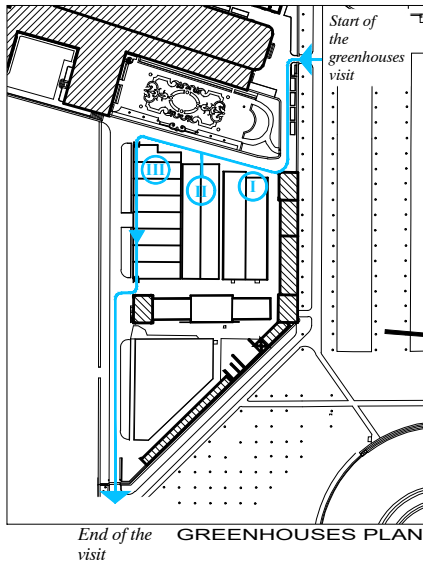

LUXEMBOURG GARDEN TOUR OF THE GREENHOUSES

EUROPEAN HERITAGE DAYS 2022

Start of the tour
of the greenhouses
Hs 10 a.m to 6 p.m

4 rue Auguste Comte

End of the
visit

GREENHOUSES PLAN

Porte Saint-Michel
RER Luxembourg

Porte Médicis

Porte Odéon
(Place Paul Claudel)

Start of the tour
of the Luxembourg Palace
Hs 9 a.m to 6 p.m

End of the visit of
the Luxembourg Palace

Porte Férou
19 bis, rue de Vaugirard

Orangerie
temporary
exhibitions

LUXEMBOURG GARDEN

0 50 100m