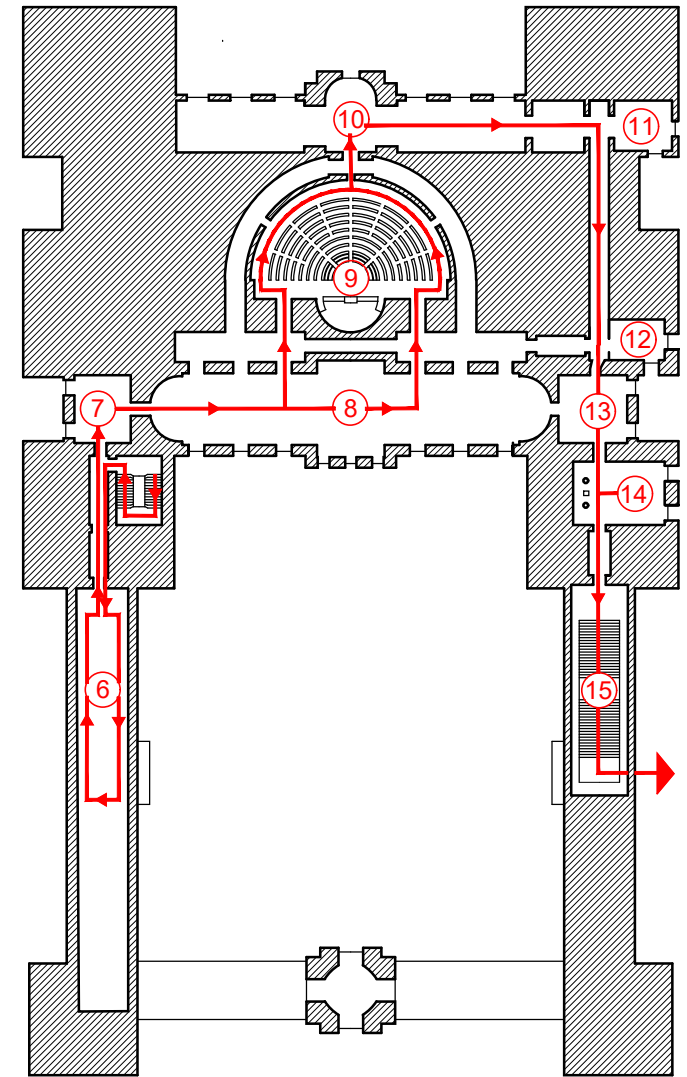

LUXEMBOURG PALACE

EUROPEAN HERITAGE DAYS 2021

GROUND FLOOR PLAN

0 10 20m

1st FLOOR PLAN