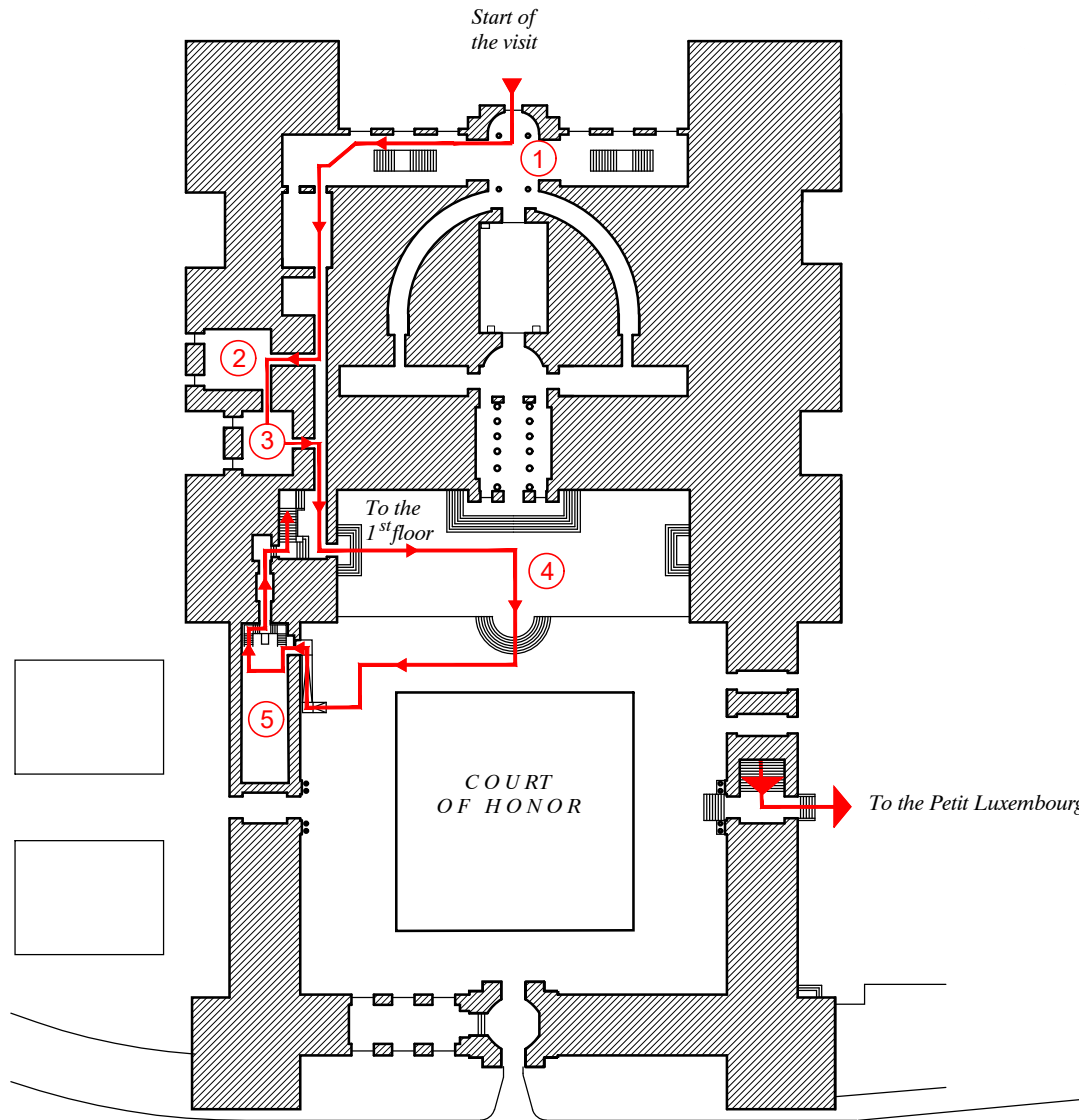

LUXEMBOURG PALACE

EUROPEAN HERITAGE DAYS 2021

GROUND FLOOR PLAN

0 10 20m

1st FLOOR PLAN